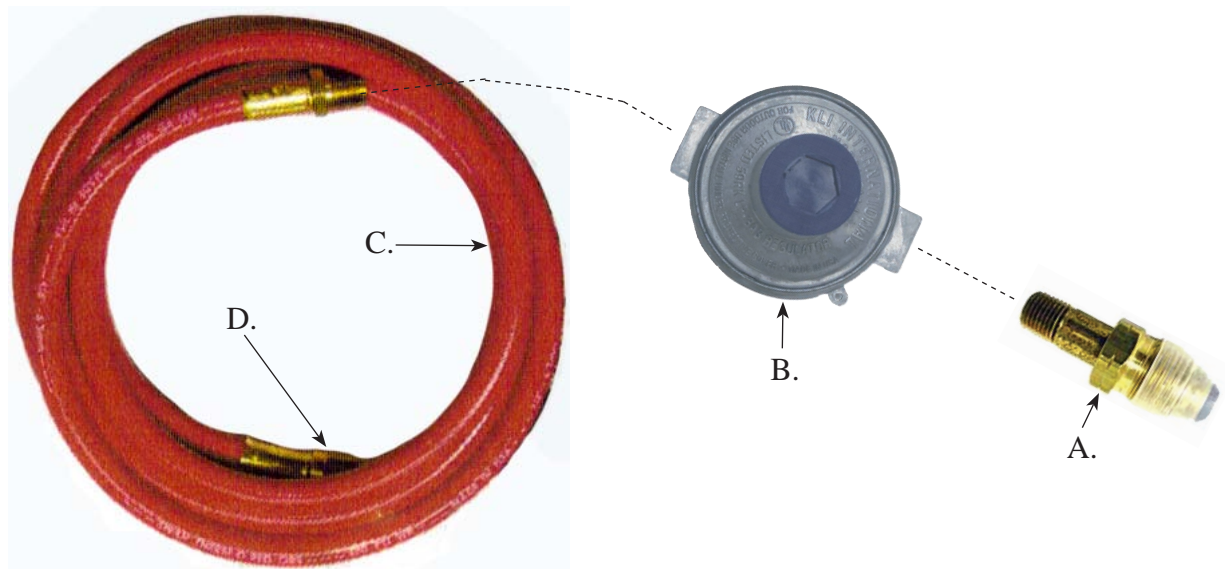

TROJAN SPECIALTY PRODUCTS

PROPANE HOOK-UP KIT ASSEMBLY INSTRUCTIONS

- A. P.O.L. Fitting attaches kit to LP Cylinder**
- B. U.L. approved regulator maintains constant, correct pressure**
- C. A full 10 feet of hose**
- D. The proper fitting for most stock tank heaters**